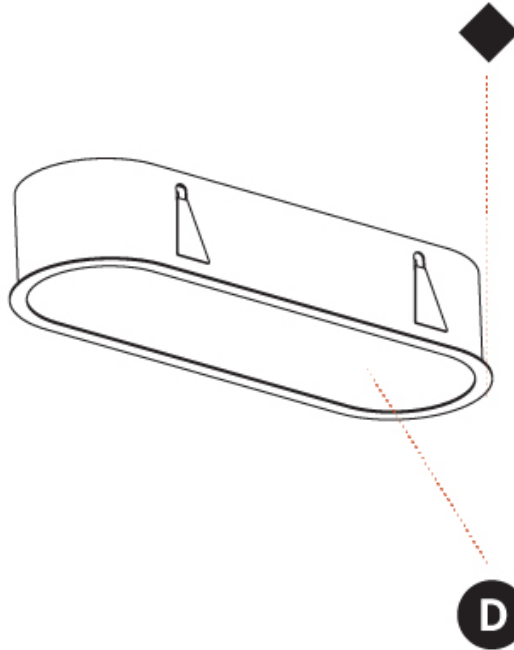

SMOOTHLINE RECESSED

A37749-

PROJECT

TYPE

SPECIFIER

QUANTITY

DATE