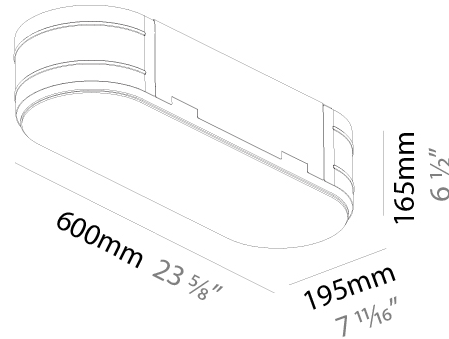

GENERAL

Series: Smoothy
 Subseries: Smoothline
 Brand: Prolicht
 Division: Architectural
 Mounting Type: Suspension
 Mounting Location: Ceiling
 Subcategory: Profile

PHYSICAL

Shape: Oblong
 Length (mm): 1530
 Length (in): 60 1/4
 Width (mm): 200
 Width (in): 7 7/8
 Height (mm): 120
 Height (in): 4 3/4
 Max. Overall Height (mm): 2120
 Max. Overall Height (in): 82 1/2
 Light Distribution: Direct
 Weight (kg): 10.765
 Weight (lbs): 23.73
 Diffuser: PMMA - Opal or Micro-Prism
 Fixture Finish: SSR / BKV / CWI / CRY / HAB / UFT / ITA / RUA / FTG / MYG / LOD / PUS / FRO / FUP / KIA / POP / BLS / SPG / MEY / GOH / GUM / CHC / COM / ABZ / JAG / OBR / MOS / ROR
 Fixture Material: Extruded Aluminum / Steel
 Cable Details: 2000mm / 78 3/4"

GENERAL

Series: Smoothy
Subseries: Smoothline
Brand: Prolicht
Division: Architectural
Mounting Type: Trimless
Mounting Location: Ceiling
Subcategory: Ambient

PHYSICAL

Shape: Oval
Length (mm): 600
Length (in): 23 5/8
Width (mm): 195
Width (in): 7 11/16
Depth (mm): 165
Depth (in): 6 1/2
Ceiling Thickness (mm): 10 / 12.5 / 15 / 25 / 30
Ceiling Thickness (in): 3/8 or 1/2 or 9/16 or 1 or 1 3/16
Min. Recessing Depth (mm): 180
Min. Recessing Depth (in): 7 1/16
Light Distribution: Direct
Weight (kg): 3.8
Weight (lbs): 7.6
Diffuser: PMMA - Opal
Fixture Material: Extruded Aluminum / Steel
Cut-out Measurements: 635mm / 25" x 230mm / 9 1/16"
Upon Request: Unique Sizes Unique Ceiling Thickness Unique Mounting Depth Spot Inserts

OPTICAL

RATINGS AND CERTIFICATIONS

Certified By: Certified for North American Standards
IP rating: IP20

PROJECT
TYPE
SPECIFIER
QUANTITY
DATE

635mm x 230mm
25" x 9 1/16"

10 | 12 1/2 | 15 | 25 | 30mm
3/8" | 1/2" | 9/16" | 1" | 3/16"