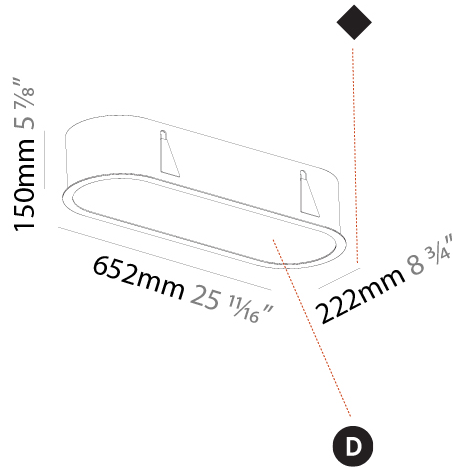

GENERAL

Series: Smoothy
Subseries: Smoothline
Brand: Prolicht
Division: Architectural
Mounting Type: Recessed
Mounting Location: Ceiling
Subcategory: Ambient

PHYSICAL

Shape: Oval
Length (mm): 652
Length (in): 25 ¹¹/₁₆"
Width (mm): 222
Width (in): 8 ³/₄"
Depth (mm): 150
Depth (in): 5 ⁷/₈"
Ceiling Thickness (mm): 10 / 12.5 / 15 / 25
Ceiling Thickness (in): 3/8 or 1/2 or 9/16 or 1
Min. Recessing Depth (mm): 160
Min. Recessing Depth (in): 6 ⁵/₁₆"
Light Distribution: Direct
Weight (kg): 4.033
Weight (lbs): 8.87
Diffuser: PMMA - Opal or Micro-Prism
Fixture Finish: SSR / BKV / CWI / CRY / HAB / UFT / ITA / RUA / FTG / MYG / LOD / PUS / FRO / FUP / KIA / POP / BLS / SPG / MEY / GOH / GUM / CHC / COM / ABZ / JAG / OBR / MOS / ROR
Fixture Material: Extruded Aluminum / Steel
Cut-out Measurements: 635mm / 25" x 205mm / 8 1/16"

ELECTRICAL

Lamp Type: LED (Zhaga Standard)
Input Wattage (W): 21
Total Output Wattage (W): 18
Dimming: Tri-Mode (Non-Dimming and Phase Dimming (120Vac only) and 0-10V Dimming)
Driver Included: Yes
Driver Location: Integrated
Driver Type: Constant Current - Universal
Driver Class: Class 2
Input Voltage (V): 120 - 277
Constant Current (MA): 500

LED

Color Temperature (°K): 3000 / 3500 / 4000
Max. Delivered Lumen (lm): 1430 / 1539 / 1570
CRI: >80 CRI
Lamp Life (hrs): 50000

OPTICAL

RATINGS AND CERTIFICATIONS

Certified By: Certified for North American Standards
IP rating: IP20

PROJECT
TYPE
SPECIFIER
QUANTITY
DATE