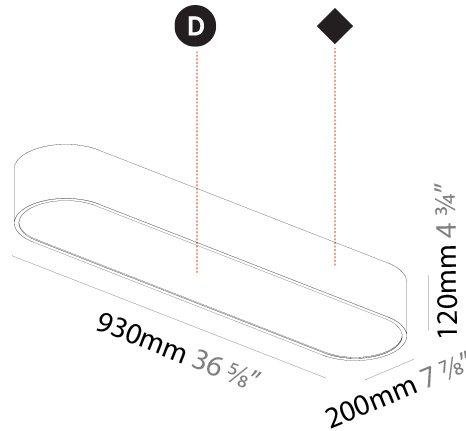

GENERAL

Series: Smoothy
Subseries: Smoothline
Brand: Prolicht
Division: Architectural
Mounting Type: Surface
Mounting Location: Ceiling
Subcategory: Ambient

PHYSICAL

Shape: Oval
Length (mm): 930
Length (in): 36 ⁵/₈
Width (mm): 200
Width (in): 7 ⁷/₈
Height (mm): 120
Height (in): 4 ³/₄
Light Distribution: Direct
Weight (kg): 5.108
Weight (lbs): 11.24
Diffuser: PMMA - Opal or Micro-Prism
Fixture Finish: SSR / BKV / CWI / CRY / HAB / UFT / ITA / RUA / FTG / MYG / LOD / PUS / FRO / FUP / KIA / POP / BLS / SPG / MEY / GOH / GUM / CHC / COM / ABZ / JAG / OBR / MOS / ROR
Fixture Material: Extruded Aluminum / Steel

ELECTRICAL

Lamp Type: LED (Zhaga Standard)
Input Wattage (W): 31.5
Total Output Wattage (W): 27
Dimming: Tri-Mode (Non-Dimming and Phase Dimming (120Vac only) and 0-10V Dimming)
Driver Included: Yes
Driver Location: Integrated
Driver Type: Constant Current - Universal
Driver Class: Class 2
Input Voltage (V): 120 - 277
Constant Current (MA): 500

LED

Color Temperature (°K): 3000 / 3500 / 4000
Max. Delivered Lumen (lm): 2190 / 2362 / 2410
CRI: >80 CRI
Lamp Life (hrs): 50000

OPTICAL

RATINGS AND CERTIFICATIONS

Certified By: Certified for North American Standards
IP rating: IP20

PROJECT
TYPE
SPECIFIER
QUANTITY
DATE