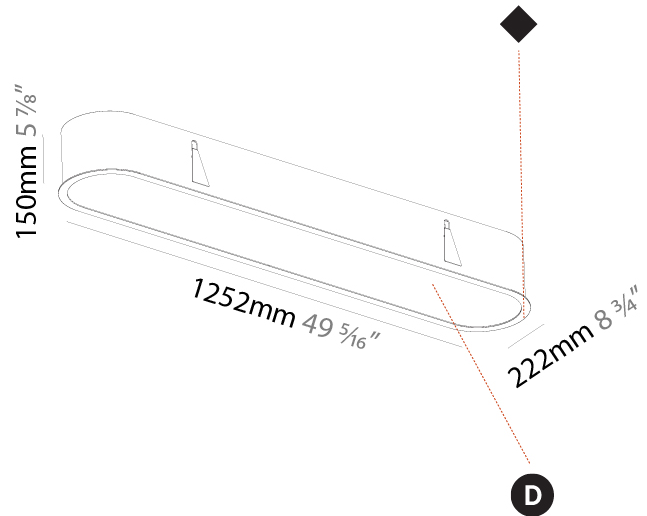

GENERAL

Series: Smoothy
Subseries: Smoothline
Brand: Prolicht
Division: Architectural
Mounting Type: Recessed
Mounting Location: Ceiling
Subcategory: Ambient

PHYSICAL

Shape: Oval
Length (mm): 1252
Length (in): 49 5/16
Width (mm): 222
Width (in): 8 3/4
Depth (mm): 150
Depth (in): 5 7/8
Ceiling Thickness (mm): 10 / 12.5 / 15 / 25
Ceiling Thickness (in): 3/8 or 1/2 or 9/16 or 1
Min. Recessing Depth (mm): 160
Min. Recessing Depth (in): 6 5/16
Light Distribution: Direct
Weight (kg): 7.634
Weight (lbs): 16.80
Diffuser: PMMA - Opal or Micro-Prism
Fixture Finish: SSR / BKV / CWI / CRY / HAB / UFT / ITA / RUA / FTG / MYG / LOD / PUS / FRO / FUP / KIA / POP / BLS / SPG / MEY / GOH / GUM / CHC / COM / ABZ / JAG / OBR / MOS / ROR
Fixture Material: Extruded Aluminum / Steel
Cut-out Measurements: 1235mm / 48 5/8" x 205mm / 8 1/16"

ELECTRICAL

Lamp Type: LED (Zhaga Standard)
Input Wattage (W): 41.8
Total Output Wattage (W): 36
Dimming: Tri-Mode (Non-Dimming and Phase Dimming (120Vac only) and 0-10V Dimming)
Driver Included: Yes
Driver Location: Integrated
Driver Type: Constant Current - Universal
Driver Class: Class 2
Input Voltage (V): 120 - 277
Constant Current (MA): 500

LED

Color Temperature (°K): 3000 / 3500 / 4000
Max. Delivered Lumen (lm): 2860 / 3077 / 3140
CRI: >80 CRI
Lamp Life (hrs): 50000

OPTICAL

RATINGS AND CERTIFICATIONS

Certified By: Certified for North American Standards
IP rating: IP20